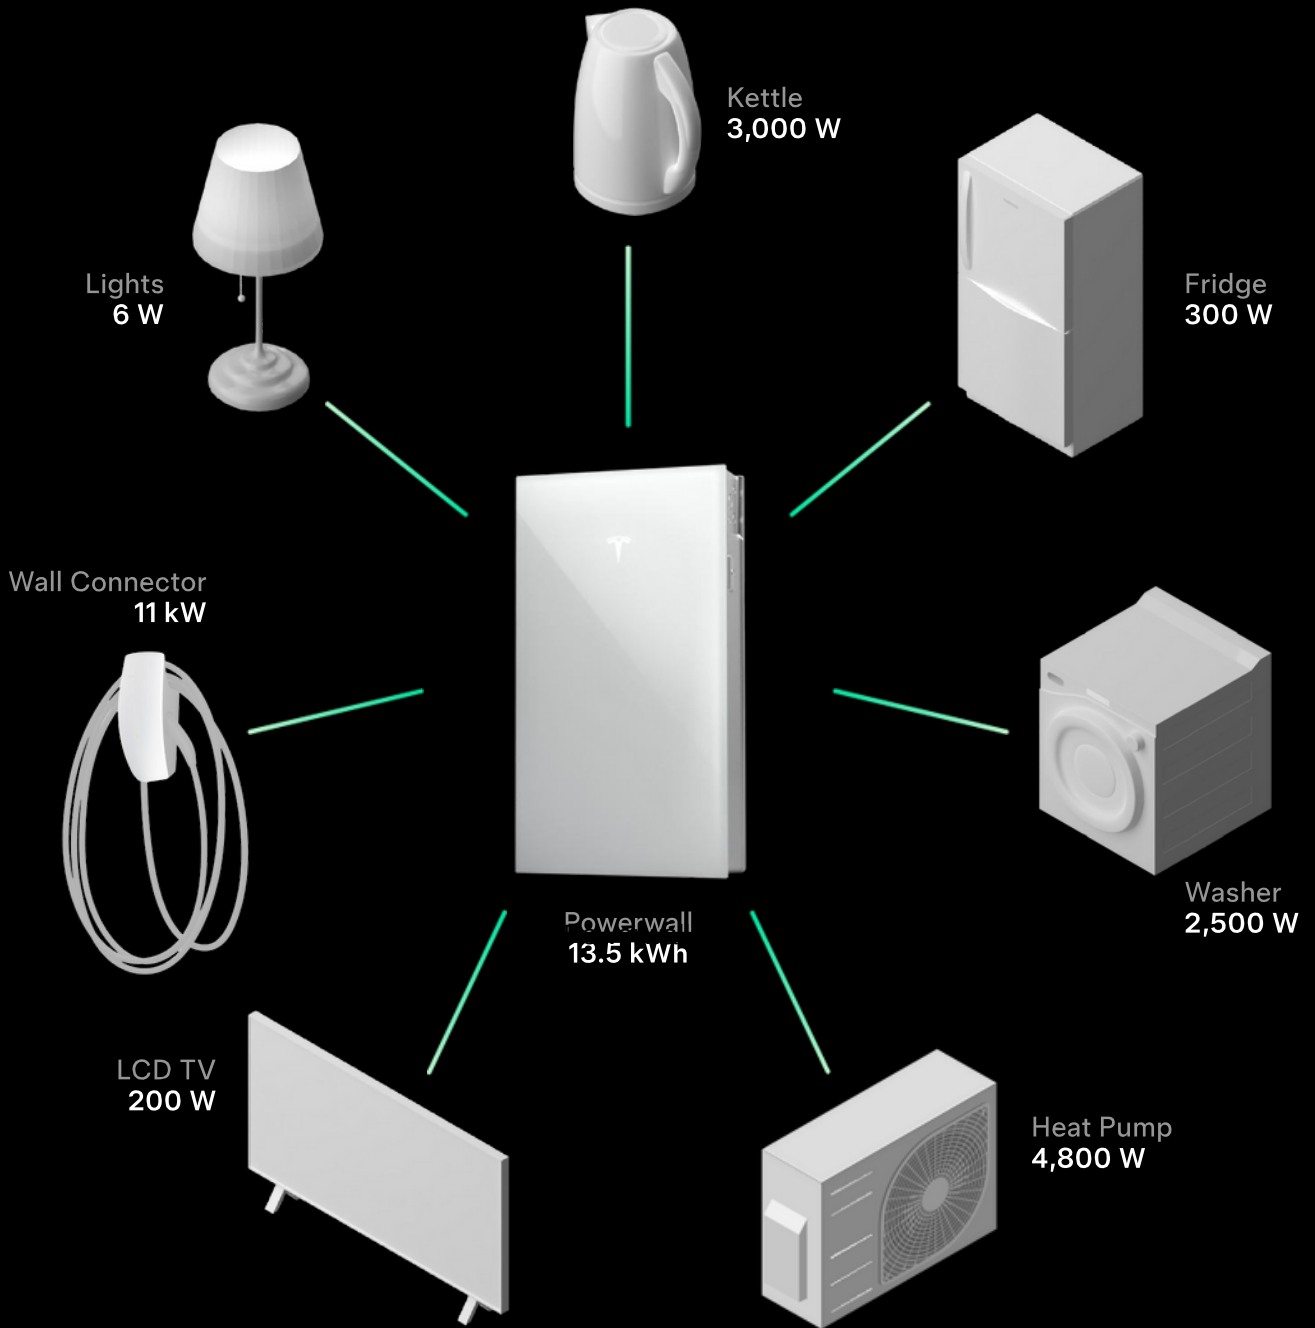

Powerwall is a powerful, compact home battery with an integrated solar inverter that stores energy generated by solar or from the grid. Use stored energy to power your home 24/7—even during outages.

With customisable power modes, you can optimise your stored energy for electricity bill savings, outage protection and more.

Built-In Solar Inverter

An integrated solar inverter efficiently converts solar energy into stored electricity, allowing the system to capture more solar energy in the process.

Best Value & Savings

Produce more solar energy and customise usage settings for greater value and lower electricity bills.

Increased backup power allows you to power more items at the same time with up to 10 kW of continuous power.

Easy System Expansion

Designed to allow for easy stacking as household energy needs increase.

A Battery to Power Everything

Powerwall's output allows it to power most appliances in your home or business simultaneously.

Monitor and Control Your Energy in Real Time

Remotely monitor and optimise your home's energy storage and usage 24/7 through the Tesla app.